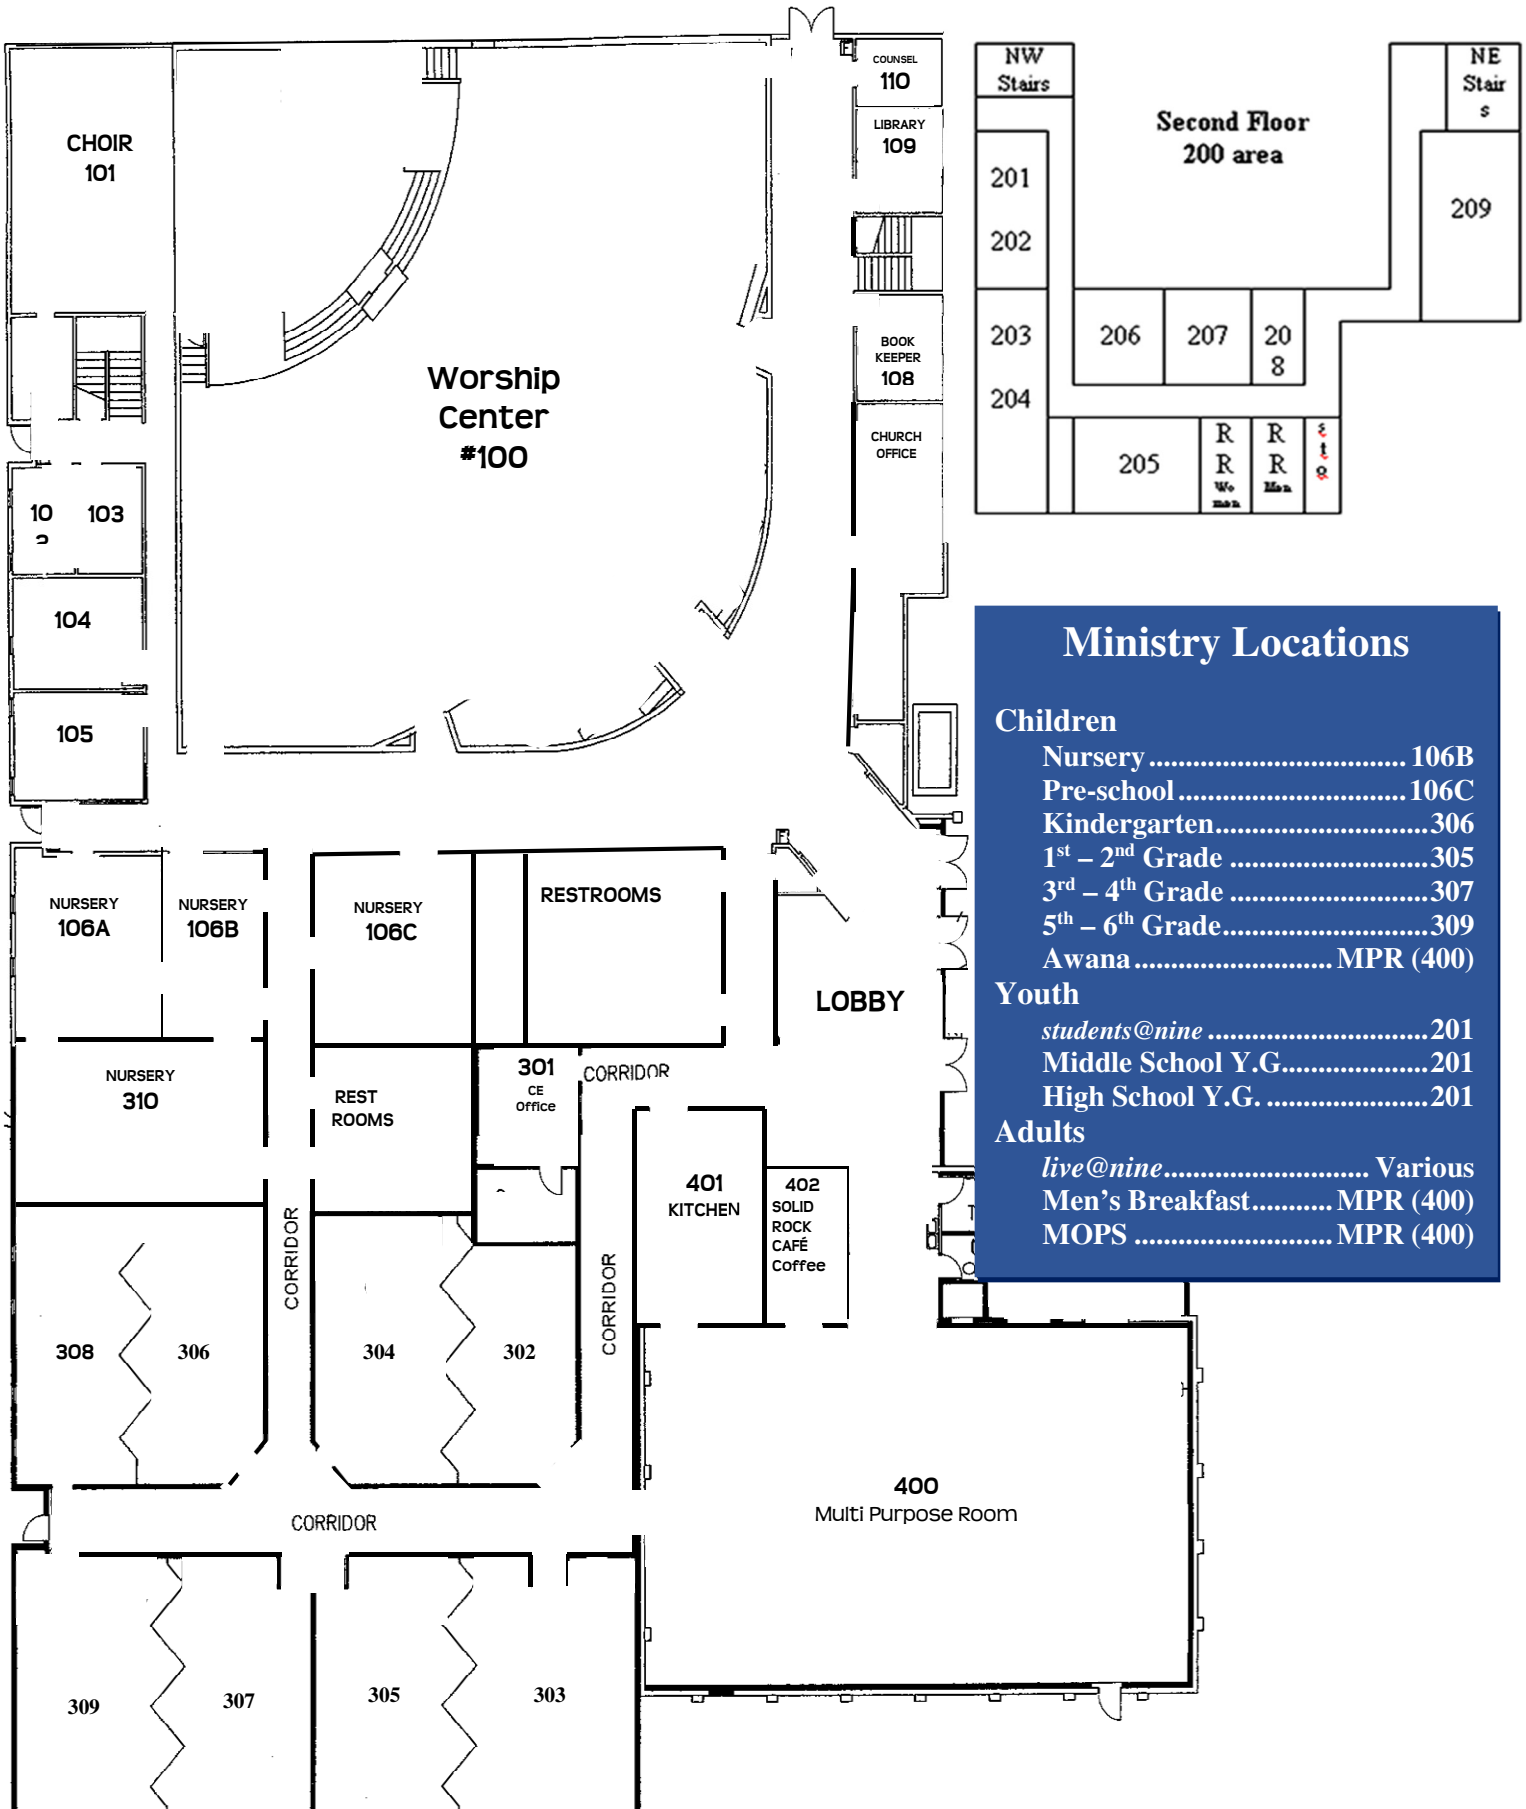

First Baptist Church of Richland

Ground Floor
100, 300, 400 areas

Ministry Locations

Children
 Nursery 106B
 Pre-school 106C
 Kindergarten 306
 1st – 2nd Grade 305
 3rd – 4th Grade 307
 5th – 6th Grade 309
 Awana MPR (400)

Youth
students@nine 201
 Middle School Y.G. 201
 High School Y.G. 201

Adults
live@nine Various
 Men's Breakfast MPR (400)
 MOPS MPR (400)